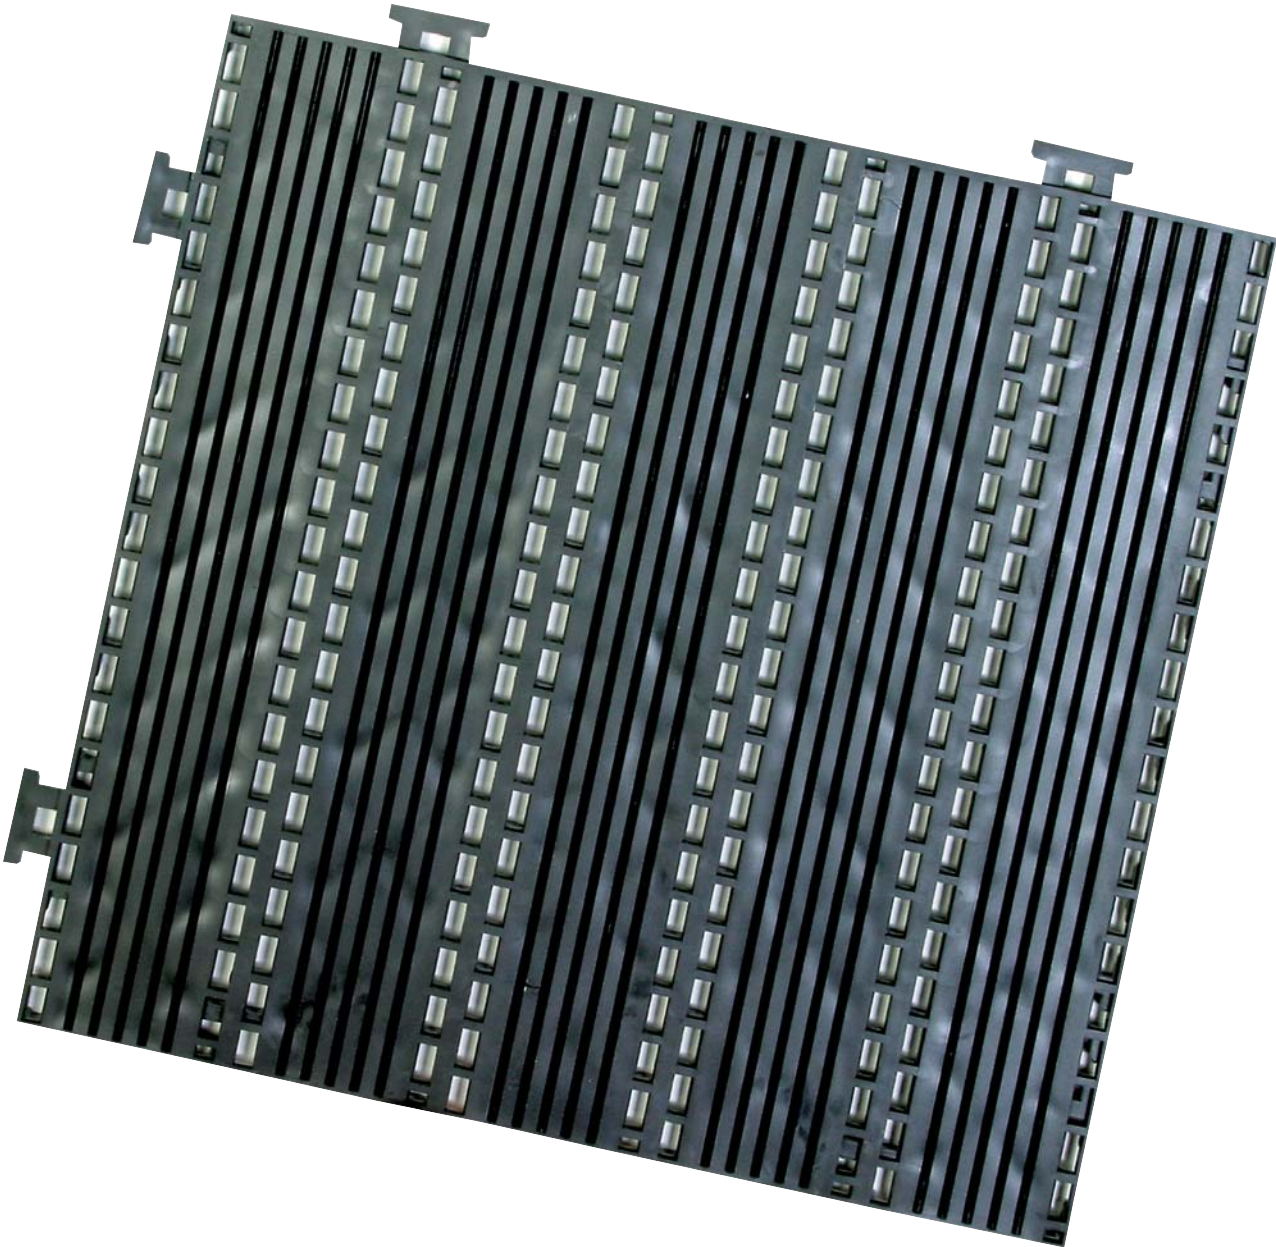

Entrance Matting

MODULAR

NEW MATTING SOLUTIONS FOR ENTRANCES

**SUSTAINABLE DEVELOPMENT
BUY-BACK PROGRAM**

TURTLE PLASTICS
THE RECYCLED PLASTICS COMPANY

- **MODULAR MATTING TO FIT ANY SIZE AREA**
- **EASY TO INSTALL, EASY TO REPLACE**
CARPET SQUARES
- **BRUSHES SHOES CLEAN OF SAND, DIRT, SLUSH**
- **OPEN GRID DRAINS AWAY WATER AND DEBRIS**
- **CHOOSE TILE AND CARPET COLORS OR CUSTOM**
COLOR COMBINATIONS
- **USE TUFT STUFF IN POWER ALLEY CENTER AND LESS**
EXPENSIVE NON-CARPET TILE AROUND PERIMETERS
- **NO METAL RATTLE-FREE, ALL PVC MATERIAL**
- **USE IN RECESSED AREAS OR DIRECTLY ON**
THE SURFACE
- **TWO PROFILES 1/2 AND 1/4 INCH**
- **BEVELED EDGE RAMPS AVAILABLE**

1/2 INCH PROFILE

Use **High Heel Proof** matting for perimeter areas, with **TuftStuff Geo-Design** tile in power alley.

 **Sustainable Development** means we buy back at end-of-life!

Washboard™ Modular Entrance Matting

Also good for perimeter areas.

Serrated vinyl strips clean shoes!

1/2 INCH PROFILE

 **Sustainable Development** means we buy back at end-of-life!

HoleSome™ Modular Entrance Matting

Flat black modular tile with maximum drainage capability,
excellent for very wet areas, and economical, too!

1/2 INCH PROFILE

 **Sustainable Development** means
we buy back at end-of-life!

The Scrapper™ Modular Entrance Matting

The Scrapper does battle with sand, dirt and slush.

Distinctive metallic accents add a touch of class!