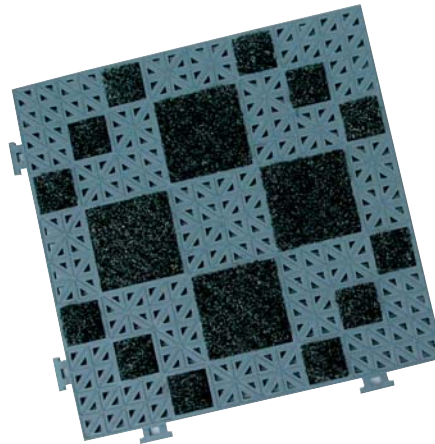

Flat linear tile in all black. Or choose chrome, stainless (shown here), brass, or copper color accents.

Custom color accents available to match your decor.

CHROME

BRASS

COPPER

1/2 INCH PROFILE

Sustainable Development means
we buy back at end-of-life!

6 Matting Solutions From Turtle Plastics

High Heel Proof

HoleSome™

LinearLook™

WashBoard™

Geo Design™

The Scrap-per™

OUR SUSTAINABLE DEVELOPMENT PROGRAM