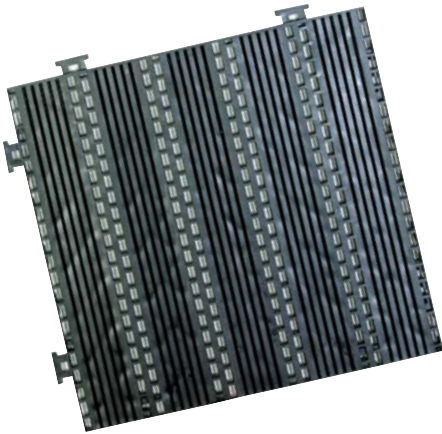

6 Matting Solutions From Turtle Plastics

High Heel Proof

HoleSome™

LinearLook™

WashBoard™

Geo Design™

The Scrap-per™

OUR SUSTAINABLE DEVELOPMENT PROGRAM