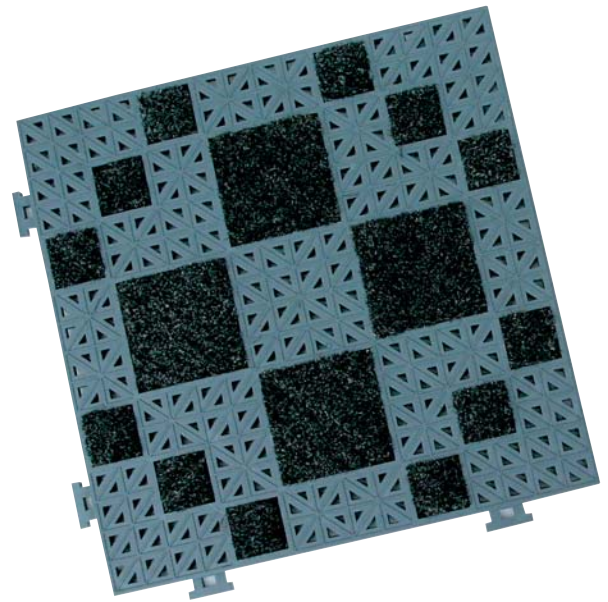

Entrance Matting

MODULAR

NEW MATTING SOLUTIONS FOR ENTRANCES

**SUSTAINABLE DEVELOPMENT
BUY-BACK PROGRAM**

TURTLE PLASTICS
THE RECYCLED PLASTICS COMPANY

- **MODULAR MATTING TO FIT ANY SIZE AREA**
- **EASY TO INSTALL, EASY TO REPLACE**
CARPET SQUARES
- **BRUSHES SHOES CLEAN OF SAND, DIRT, SLUSH**
- **OPEN GRID DRAINS AWAY WATER AND DEBRIS**
- **CHOOSE TILE AND CARPET COLORS OR CUSTOM**
COLOR COMBINATIONS
- **USE TUFT STUFF IN POWER ALLEY CENTER AND LESS**
EXPENSIVE NON-CARPET TILE AROUND PERIMETERS
- **NO METAL RATTLE-FREE, ALL PVC MATERIAL**
- **USE IN RECESSED AREAS OR DIRECTLY ON**
THE SURFACE
- **TWO PROFILES 1/2 AND 1/4 INCH**
- **BEVELED EDGE RAMPS AVAILABLE**

 **Sustainable Development** means
we buy back at end-of-life!

LinearLook™ Modular Matting

Other tile colors available; carpet strips come in black only.

Linear Tiles also create attractive parquet pattern!

1/2 INCH PROFILE

Use **High Heel Proof** matting for perimeter areas, with **TuftStuff Geo-Design** tile in power alley.

 **Sustainable Development** means we buy back at end-of-life!

Washboard™ Modular Entrance Matting

Also good for perimeter areas.

Serrated vinyl strips clean shoes!

1/2 INCH PROFILE

 **Sustainable Development** means we buy back at end-of-life!

HoleSome™ Modular Entrance Matting

Flat black modular tile with maximum drainage capability,
excellent for very wet areas, and economical, too!