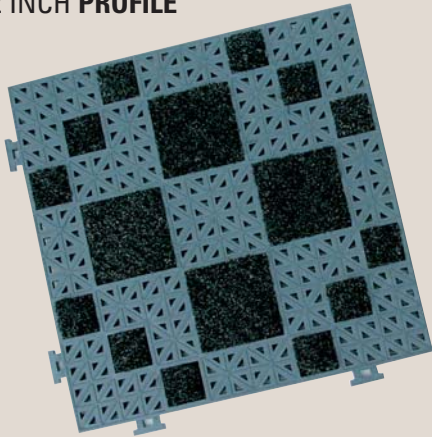

1/2 INCH PROFILE