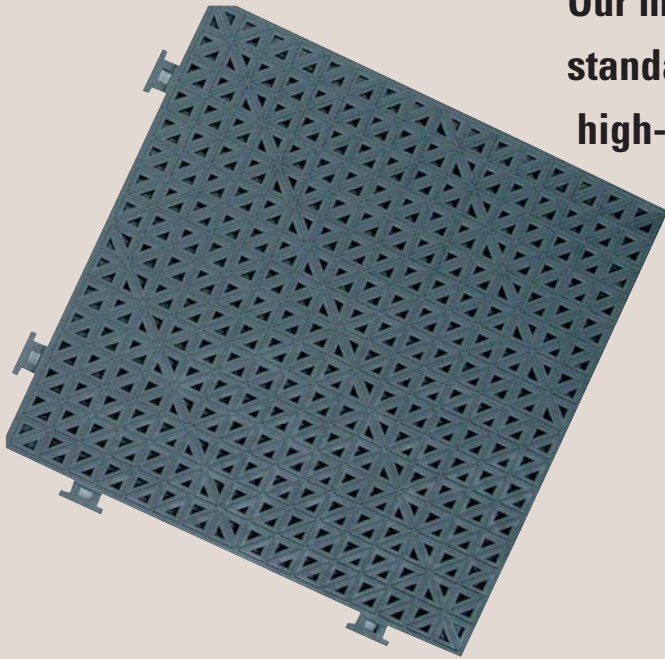

Entrance Matting

MODULAR

NEW MATTING SOLUTIONS FOR ENTRANCES

**SUSTAINABLE DEVELOPMENT
BUY-BACK PROGRAM**

TURTLE PLASTICS
THE RECYCLED PLASTICS COMPANY

- **MODULAR MATTING TO FIT ANY SIZE AREA**
- **EASY TO INSTALL, EASY TO REPLACE**
CARPET SQUARES
- **BRUSHES SHOES CLEAN OF SAND, DIRT, SLUSH**
- **OPEN GRID DRAINS AWAY WATER AND DEBRIS**
- **CHOOSE TILE AND CARPET COLORS OR CUSTOM**
COLOR COMBINATIONS
- **USE TUFT STUFF IN POWER ALLEY CENTER AND LESS**
EXPENSIVE NON-CARPET TILE AROUND PERIMETERS
- **NO METAL RATTLE-FREE, ALL PVC MATERIAL**
- **USE IN RECESSED AREAS OR DIRECTLY ON**
THE SURFACE
- **TWO PROFILES 1/2 AND 1/4 INCH**
- **BEVELED EDGE RAMPS AVAILABLE**

 **Sustainable Development** means
we buy back at end-of-life!

LinearLook™ Modular Matting

Other tile colors available; carpet strips come in black only.

Linear Tiles also create attractive parquet pattern!

1/2 INCH PROFILE

Use **High Heel Proof** matting for perimeter areas, with **TuftStuff Geo-Design** tile in power alley.

 **Sustainable Development** means we buy back at end-of-life!

Washboard™ Modular Entrance Matting

Also good for perimeter areas.

Serrated vinyl strips clean shoes!

1/2 INCH PROFILE

 **Sustainable Development** means we buy back at end-of-life!

HoleSome™ Modular Entrance Matting

Flat black modular tile with maximum drainage capability,
excellent for very wet areas, and economical, too!