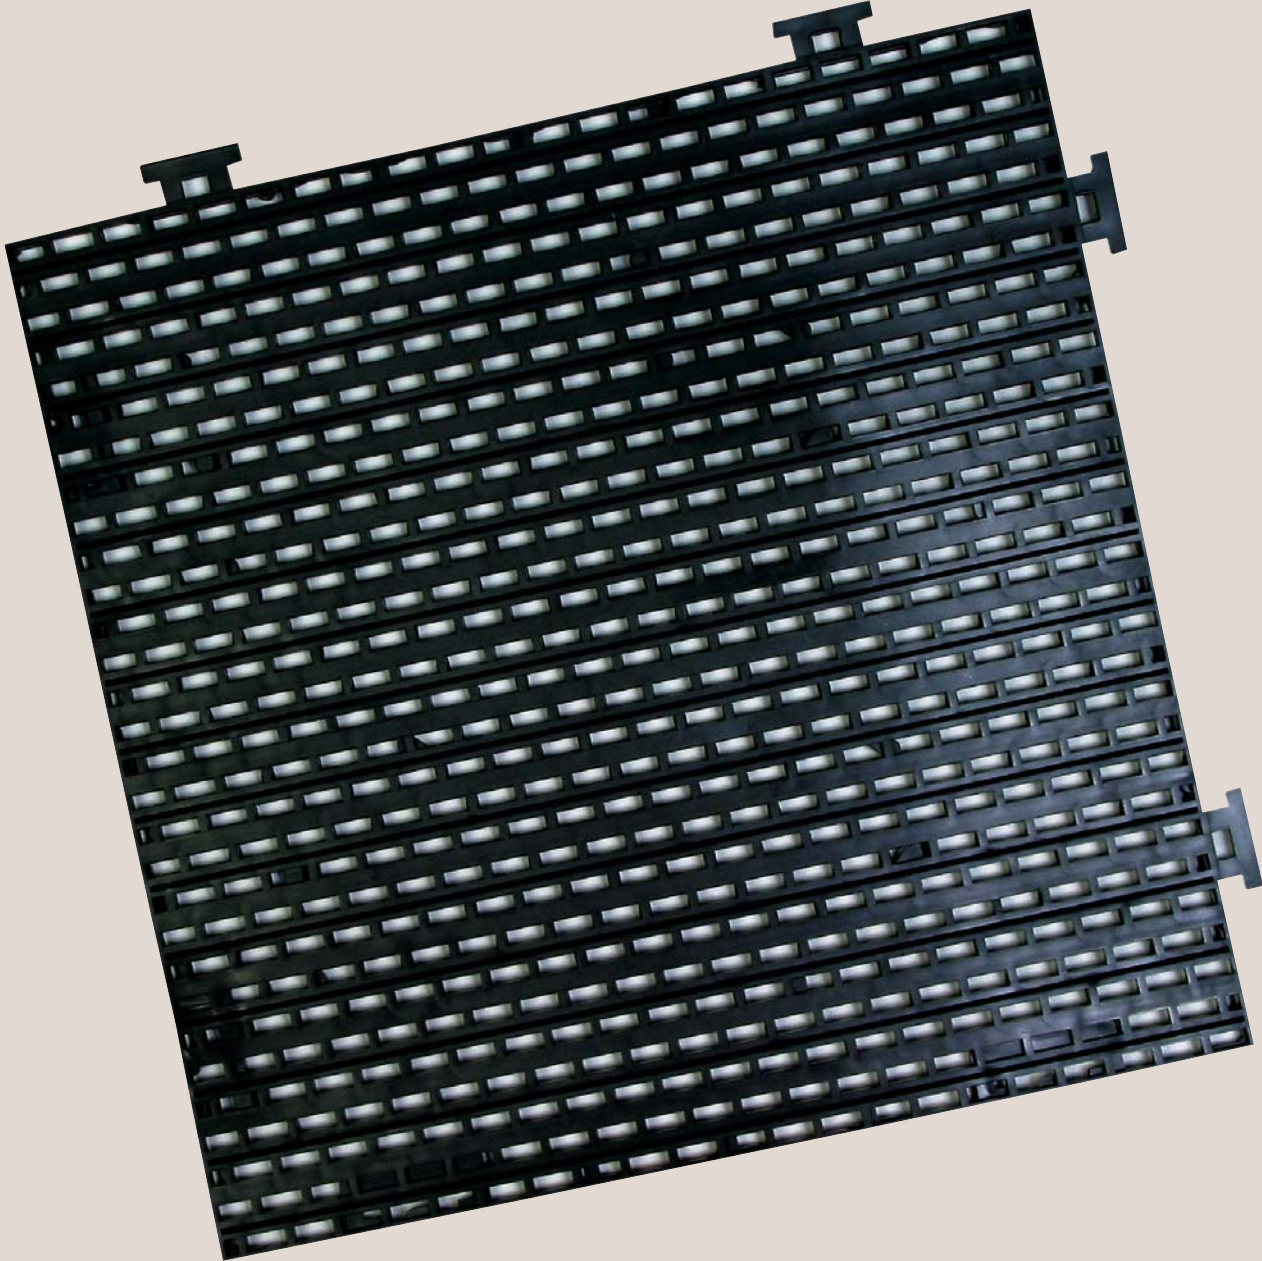

Entrance Matting

MODULAR

NEW MATTING SOLUTIONS FOR ENTRANCES

**SUSTAINABLE DEVELOPMENT
BUY-BACK PROGRAM**

TURTLE PLASTICS
THE RECYCLED PLASTICS COMPANY

- **MODULAR MATTING TO FIT ANY SIZE AREA**
- **EASY TO INSTALL, EASY TO REPLACE**
CARPET SQUARES
- **BRUSHES SHOES CLEAN OF SAND, DIRT, SLUSH**
- **OPEN GRID DRAINS AWAY WATER AND DEBRIS**
- **CHOOSE TILE AND CARPET COLORS OR CUSTOM**
COLOR COMBINATIONS
- **USE TUFT STUFF IN POWER ALLEY CENTER AND LESS**
EXPENSIVE NON-CARPET TILE AROUND PERIMETERS
- **NO METAL RATTLE-FREE, ALL PVC MATERIAL**
- **USE IN RECESSED AREAS OR DIRECTLY ON**
THE SURFACE
- **TWO PROFILES 1/2 AND 1/4 INCH**
- **BEVELED EDGE RAMPS AVAILABLE**

1/2 INCH PROFILE

Use **High Heel Proof** matting for perimeter areas, with **TuftStuff Geo-Design** tile in power alley.

 **Sustainable Development** means we buy back at end-of-life!

Washboard™ Modular Entrance Matting

Also good for perimeter areas.

Serrated vinyl strips clean shoes!

1/2 INCH PROFILE

 **Sustainable Development** means we buy back at end-of-life!

HoleSome™ Modular Entrance Matting

Flat black modular tile with maximum drainage capability,
excellent for very wet areas, and economical, too!

1/2 INCH PROFILE

 **Sustainable Development** means
we buy back at end-of-life!

The Scrapper™ Modular Entrance Matting

The Scrapper does battle with sand, dirt and slush.

Distinctive metallic accents add a touch of class!