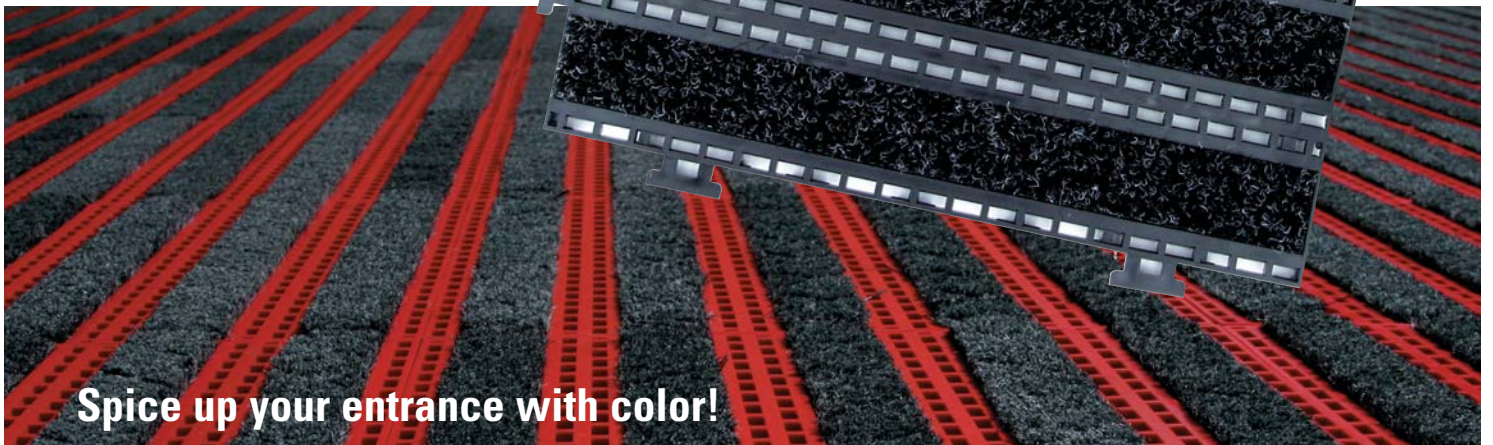

Other tile colors available; carpet strips come in black only.