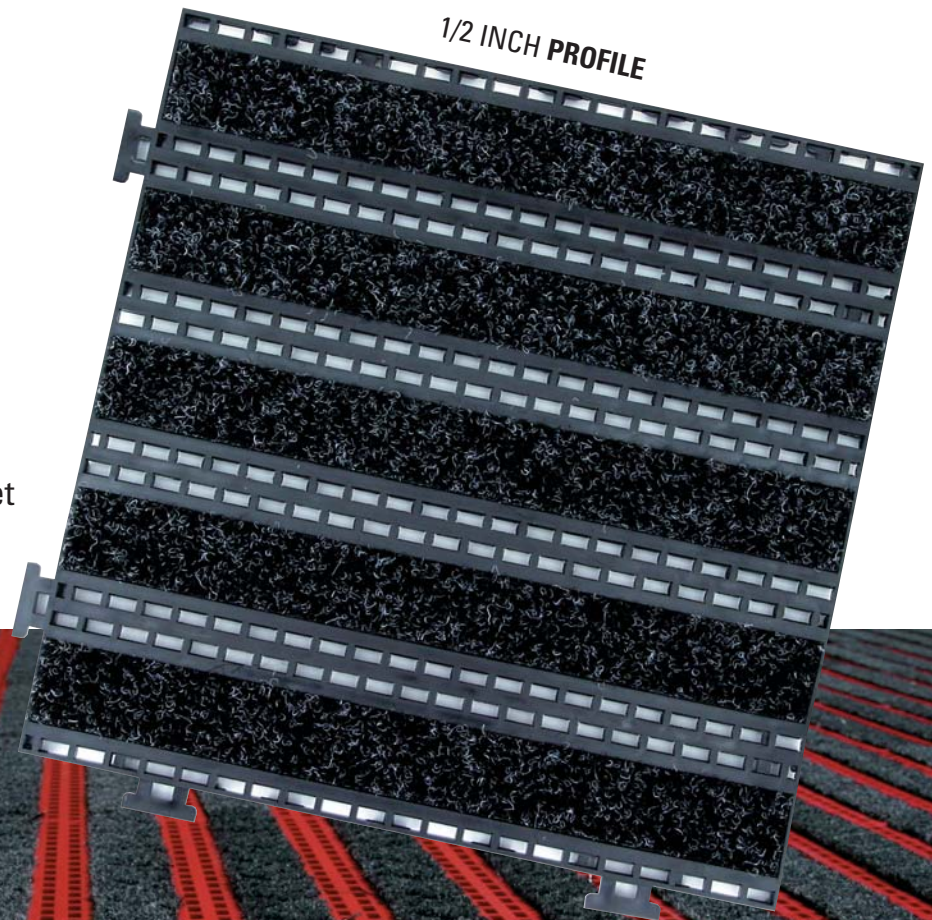

Entrance Matting

MODULAR

NEW MATTING SOLUTIONS FOR ENTRANCES

**SUSTAINABLE DEVELOPMENT
BUY-BACK PROGRAM**

TURTLE PLASTICS
THE RECYCLED PLASTICS COMPANY

- **MODULAR MATTING TO FIT ANY SIZE AREA**
- **EASY TO INSTALL, EASY TO REPLACE**
CARPET SQUARES
- **BRUSHES SHOES CLEAN OF SAND, DIRT, SLUSH**
- **OPEN GRID DRAINS AWAY WATER AND DEBRIS**
- **CHOOSE TILE AND CARPET COLORS OR CUSTOM**
COLOR COMBINATIONS
- **USE TUFT STUFF IN POWER ALLEY CENTER AND LESS**
EXPENSIVE NON-CARPET TILE AROUND PERIMETERS
- **NO METAL RATTLE-FREE, ALL PVC MATERIAL**
- **USE IN RECESSED AREAS OR DIRECTLY ON**
THE SURFACE
- **TWO PROFILES 1/2 AND 1/4 INCH**
- **BEVELED EDGE RAMPS AVAILABLE**

 **Sustainable Development** means
we buy back at end-of-life!

LinearLook™ Modular Matting

Other tile colors available; carpet strips come in black only.

Linear Tiles also create attractive parquet pattern!