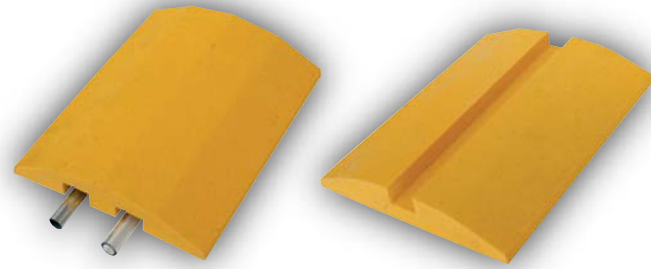

Industrial Plastic Cribbing Ordering Guide

RECTANGULAR CRIBBING

CAT NO.	LENGTH	WEIGHT
2 X 3 Lumber	1 ft. increments	1.5 lbs. per ft.
2 X 4 Lumber	1 ft. increments	2.25 lbs. per ft.
2 x 6 Lumber	1 ft. increments	3.25 lbs. per ft.
2 x 8 Lumber	1 ft. increments	4.25 lbs. per ft.
2 X 10 Lumber	1 ft. increments	6 lbs. per ft.
6 X 8 Lumber	1 ft. increments	13 lbs. per ft.

SQUARE CRIBBING

CAT NO.	LENGTH	WEIGHT
2 X 2 Lumber	1 ft. increments	1 lb. per ft.
4 X 4 Lumber	1 ft. increments	5 lbs. per ft.
6 X 6 Lumber	1 ft. increments	10.5 lbs. per ft.

ROUND CRIBBING

CAT NO.	LENGTH	WEIGHT
4 in. dia. Lumber	1 ft. increments	5 lbs. per ft.
6 in. dia. Lumber	1 ft. increments	12 lbs. per ft.

*SIZES ARE NOMINAL WOOD SIZES
(i.e. 2 X 4 is actual 1-1/2 X 3-1/2)

STANDARD COLOR IS BLACK.
GREY, BROWN, AND CEDAR AVAILABLE.

WEDGES, LOCK BLOCKS, AND OTHER PROFILES ARE
AVAILABLE.

TURTLE PLASTICS

THE RECYCLED PLASTICS COMPANY

YELLOW WIRE CHANNELS WITH
SINGLE OR DOUBLE CHANNELS

BLACK AND ORANGE
WIRE PROTECTORS WITH
HINGED COVERS

SPEED BUMP WITH
WIRE CHANNELS

CABLE CROSSING SYSTEMS, 12" x 12" TILE, SNAP TOGETHER
TO FIT ANY AREA. USE INDOOR AND OUTDOOR, PROTECTS
AIR HOSES, WELDING CABLES, GAS LINES, WATER HOSES,
POWER CORDS