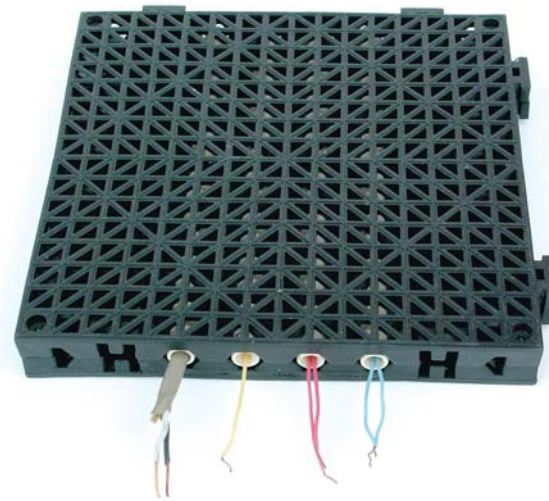

Industrial Plastic Cribbing Ordering Guide

RECTANGULAR CRIBBING

CAT NO.	LENGTH	WEIGHT
2 X 3 Lumber	1 ft. increments	1.5 lbs. per ft.
2 X 4 Lumber	1 ft. increments	2.25 lbs. per ft.
2 x 6 Lumber	1 ft. increments	3.25 lbs. per ft.
2 x 8 Lumber	1 ft. increments	4.25 lbs. per ft.
2 X 10 Lumber	1 ft. increments	6 lbs. per ft.
6 X 8 Lumber	1 ft. increments	13 lbs. per ft.

*SIZES ARE NOMINAL WOOD SIZES
(i.e. 2 X 4 is actual 1-1/2 X 3-1/2)

STANDARD COLOR IS BLACK.
GREY, BROWN, AND CEDAR AVAILABLE.

WEDGES, LOCK BLOCKS, AND OTHER PROFILES ARE
AVAILABLE.

TURTLE PLASTICS

THE RECYCLED PLASTICS COMPANY

YELLOW WIRE CHANNELS WITH
SINGLE OR DOUBLE CHANNELS

BLACK AND ORANGE
WIRE PROTECTORS WITH
HINGED COVERS

SPEED BUMP WITH
WIRE CHANNELS

CABLE CROSSING SYSTEMS, 12" x 12" TILE, SNAP TOGETHER
TO FIT ANY AREA. USE INDOOR AND OUTDOOR, PROTECTS
AIR HOSES, WELDING CABLES, GAS LINES, WATER HOSES,
POWER CORDS

TP_INDPLASCRIB_2065285-0907

Industrial Plastic Cribbing

- Will Not Dry Out Or Rot
- Non-Absorbent
- No Cracking Or Splintering
- Stronger Than Wood
- Nearly Indestructible
- Recyclable—Eligible For Turtle Buy-Back Program