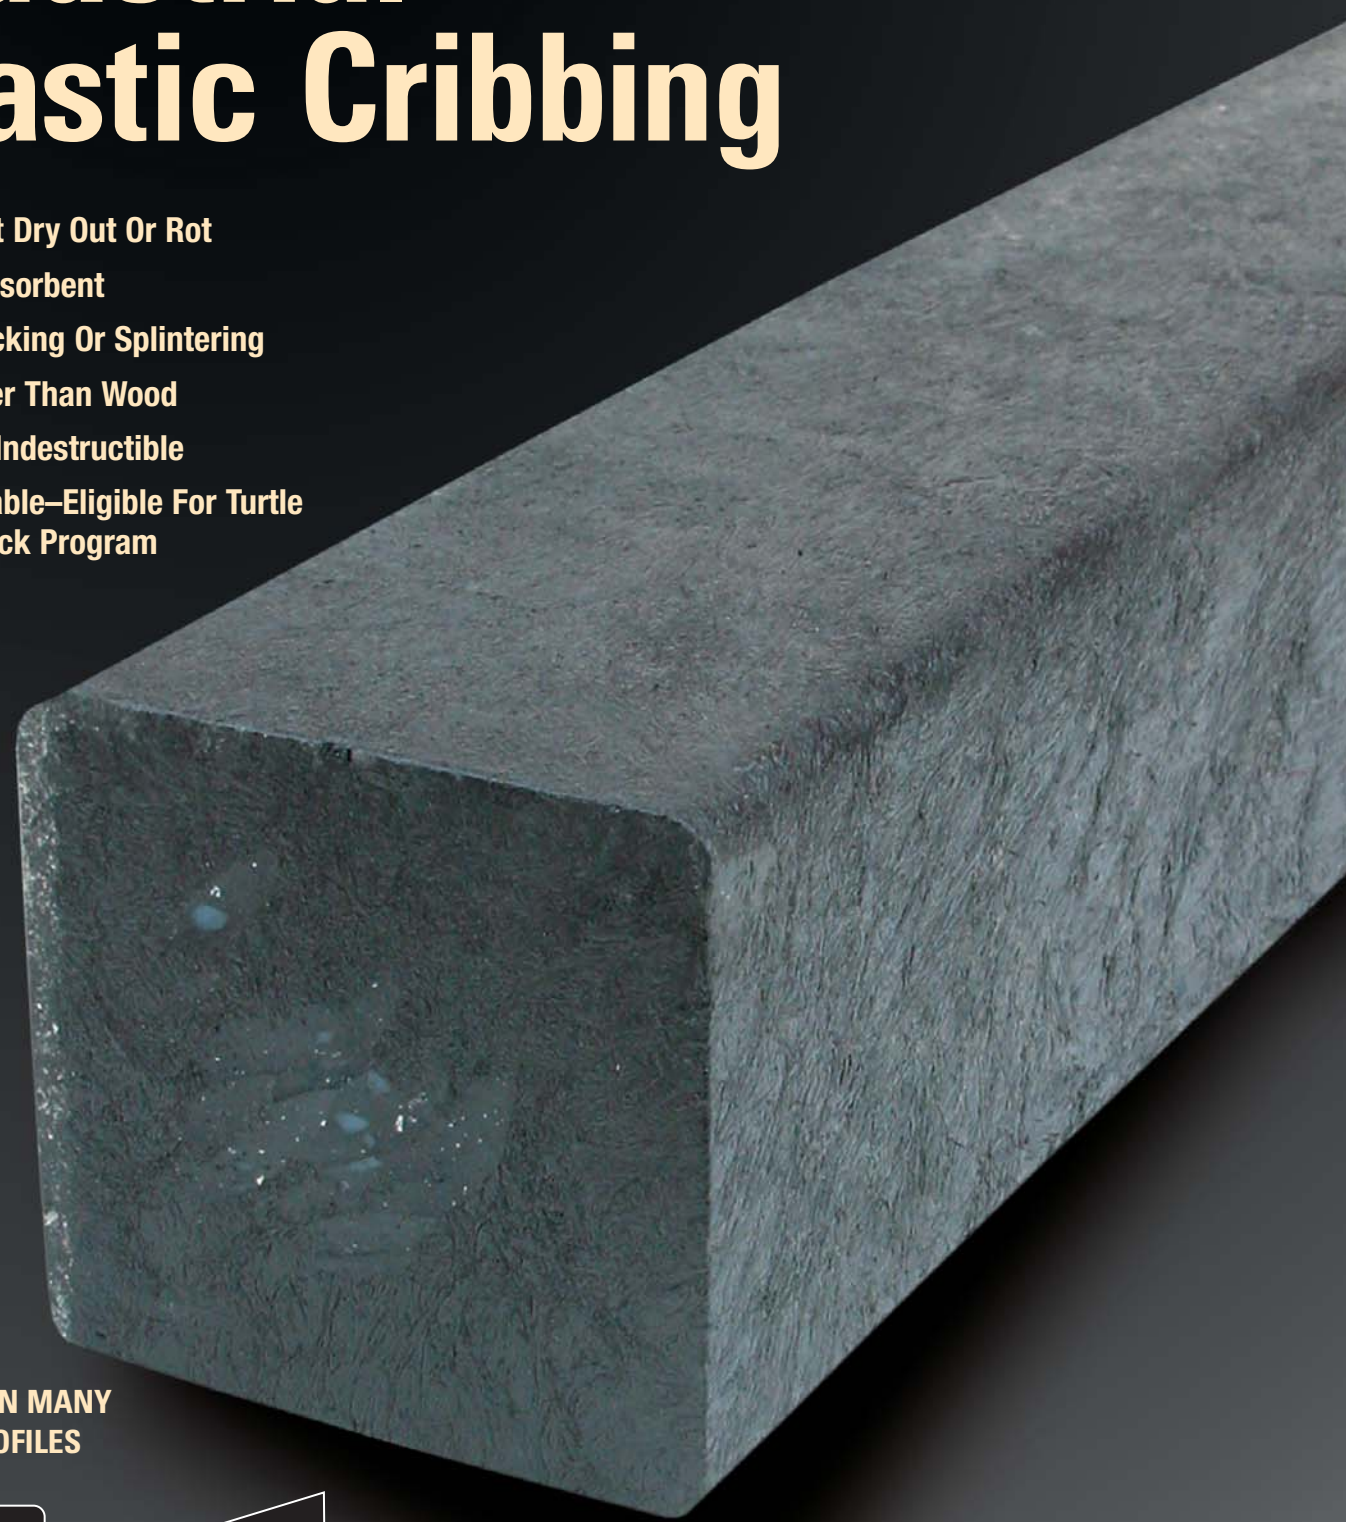

TP_INDPLASCRIB_2065285-0907

Industrial Plastic Cribbing

- Will Not Dry Out Or Rot
- Non-Absorbent
- No Cracking Or Splintering
- Stronger Than Wood
- Nearly Indestructible
- Recyclable—Eligible For Turtle Buy-Back Program