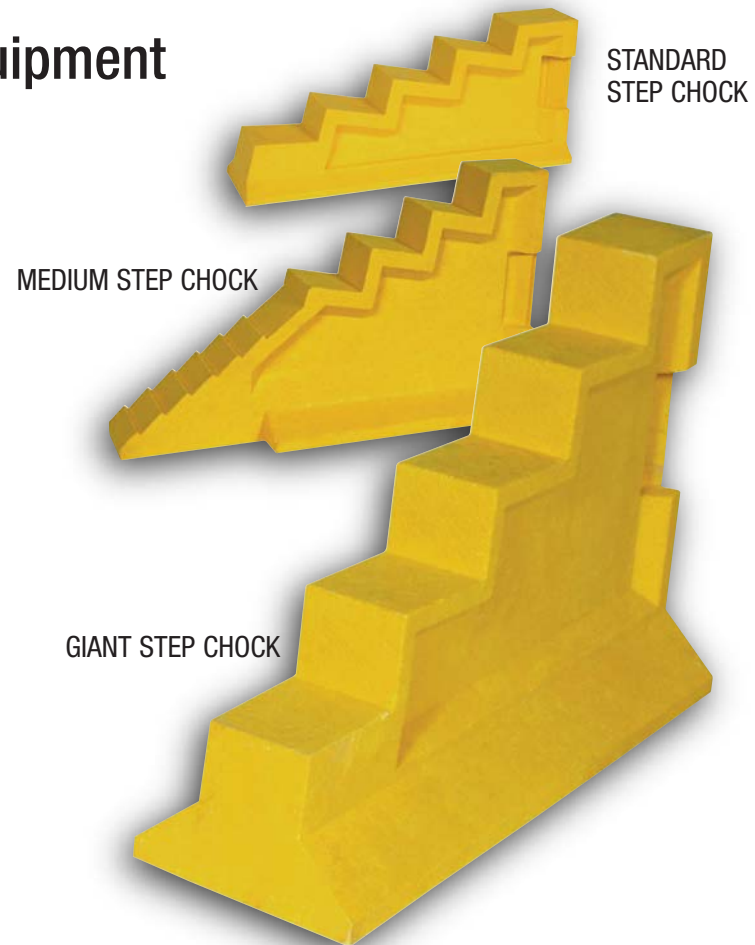

Coil Pads & Cradles

Shipping Cradles

ONE-PIECE MOLDED RECYCLABLE PLASTIC LUMBER / CUSTOM SIZES

Stabilize Material Handling Equipment

Wheel Chocks

SINGLE OR DOUBLE CHOCKS

Lock Blocks

LEGO-TYPE SURFACE

Stepped Wedges

STEPED TOP SURFACE SLOPES DOWNWARD FOR EXTRA GRIPPING POWER

Wedges

4" X 4" X 20" WEDGE—PATTERNED SURFACE

Bollards

Super Crib

Speed Bumps