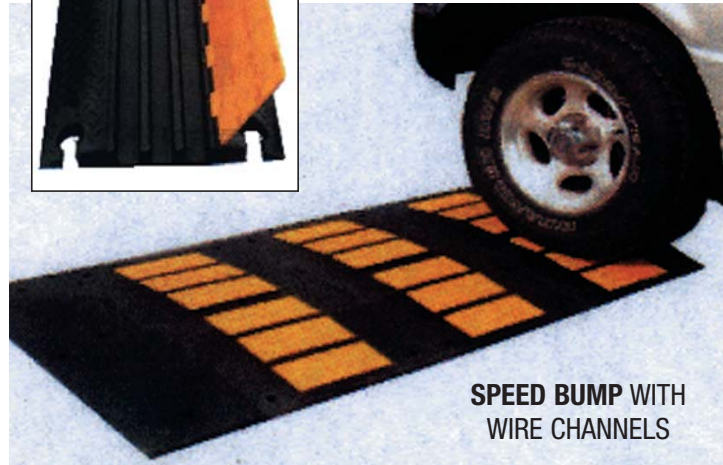

YELLOW WIRE CHANNELS WITH
SINGLE OR DOUBLE CHANNELS

BLACK AND ORANGE
WIRE PROTECTORS WITH
HINGED COVERS

SPEED BUMP WITH
WIRE CHANNELS

CABLE CROSSING SYSTEMS, 12" x 12" TILE, SNAP TOGETHER
TO FIT ANY AREA. USE INDOOR AND OUTDOOR, PROTECTS
AIR HOSES, WELDING CABLES, GAS LINES, WATER HOSES,
POWER CORDS