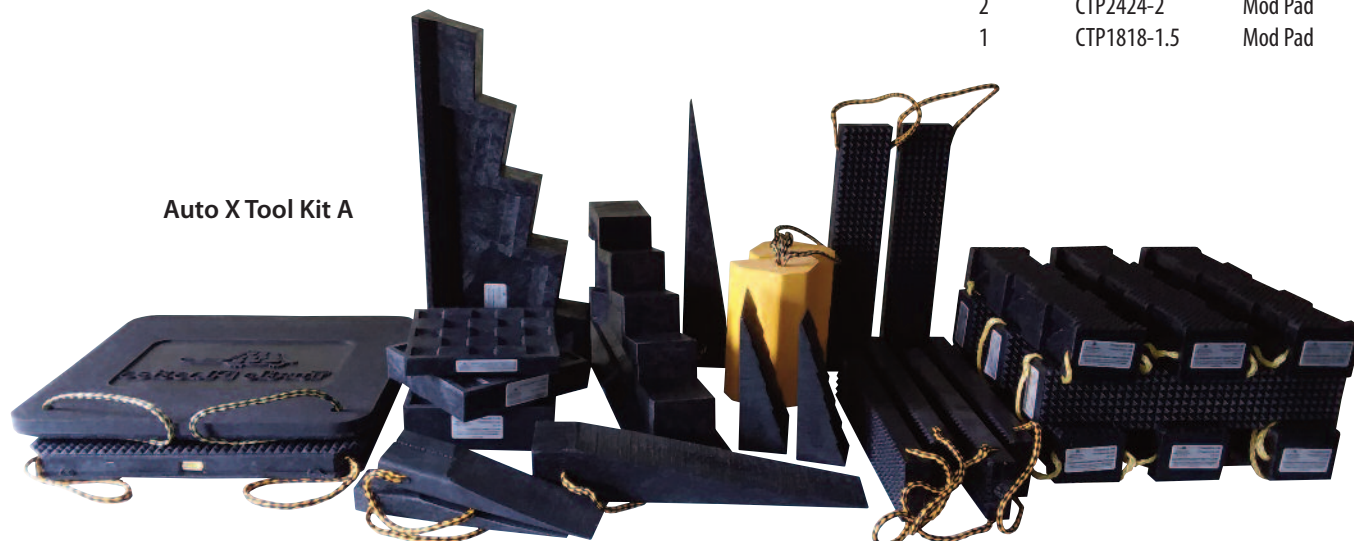

## Auto X Tool Kit B

Part #	Included Components	Total Kit Wgt
Auto X Tool Kit B	(12) 24-18 Pyramid Crib (4) 2/4-12 Wedge (18) 44PL-18 Hybrid Crib (4) 4/4-20 Wedge (3) 67SC-24 Super Crib (2) 6/7-24 Super Wedge (2) 3W Wedge (2) 6W Wedge (2) 1B Turtle Lock Block (2) 2B Turtle Lock Block (2) 3B Turtle Lock Block (2) SC-1 Standard Step Chock (2) WC-2 Double Wheel Chock (1) CTP1818-1.5 Mod Pad (2) TBP Top Bag Pad (2) CB Carrying Bag (optional) (2) CT Crib Toter (optional)	232.9 kg./ 513.5 lbs.

### Your FREE Bonus Includes:

Qty	Part #	Description
1	CTP2424-2	Mod Pad
1	CTP1818-1.5	Mod Pad

## Auto X Tool Kit C

Part #	Included Components	Total Kit Wgt
Auto X Tool Kit C	(24) 24-18 Pyramid Crib (8) 2/4-12 Wedge (36) 44PL-18 Hybrid Crib (12) 4/4-20 Wedge (9) 67SC-24 Super Crib (4) 6/7-24 Super Wedge (4) 3W Wedge (4) 6W Wedge (3) 1B Turtle Lock Block (3) 2B Turtle Lock Block (3) 3B Turtle Lock Block (4) SC-1 Standard Step Chock (2) SC-2 Medium Step Chock (4) WC-2 Double Wheel Chock (3) CTP1818-1.5 Mod Pad (2) 67HDC10 Little Black Diamond Crib (2) S612-12 The Half Slab (2) SC-COG-1 COG Step Chock (2) TBP Top Bag Pad (4) CB Carrying Bag (optional) (4) CT Crib Toter (optional)	550.8 kg./ 1,214.5 lbs.

### Your FREE Bonus Includes:

Qty	Part #	Description
2	CTP2424-2	Mod Pad
1	CTP1818-1.5	Mod Pad

Auto X Tool Kit A