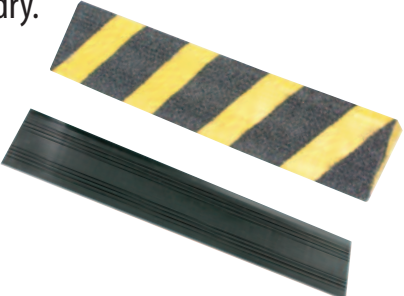

ORDER IT YOUR WAY!

BUILD YOUR OWN

“Build Your Own” Tile System is no problem for irregularly-shaped areas!

COMPLETELY MODULAR

Slip-resistant 12” x 12” x 3/4” thick modular tiles connect to each other on all sides; ideal for fitting irregularly-shaped work areas.

Turtle Tile™	Part #	Turtle Tile™	Part #
Plain	1212	Super Soft	1212-SS
Hard	1212-H	Ultra Soft	1212-US
Grit Top	1212-G	Ramp	AM/AF

MAT-IN-A-BOX™

Pre-assembled PERSONAL COMFORT STATIONS take the fatigue out of your workday.

NO ASSEMBLY REQUIRED

Pre-assembled Personal Comfort Stations are shipped ready to use, right out of the box. Ramps on three sides (stapled).

Sizes: 2’x2’, 2’x3’, 2’x4’, 2’x5’, 2’x7’, 3’x4’, 3’x5’, 3’x7’, 3’x9’

Custom Sizes Available

- **FLOW-THROUGH HOLES** in tiles allow liquids to drain through so top surface stays dry.
- **INDUSTRIAL GRADE** tiles are 3/4” thick—raise the worker up off a hard or wet floor.
- **BEVELED RAMPS:** Alternating yellow and black 2 1/2” wide ramps on three sides.
- **6” WIDE RAMPS AND GRIT STRIP RAMPS ALSO AVAILABLE**