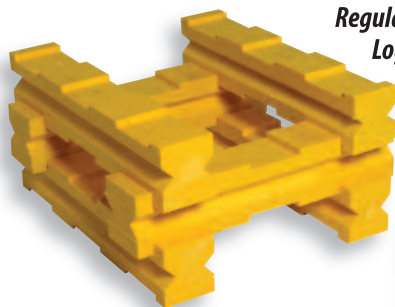

Super Crib

2 great interlock features in **1** crib!

Pyramid Surface

Lincoln Log Surface

6x7x24
nominal lumber size

New design combines both Lincoln Log and Pyramid (interlocking) surfaces for the ULTIMATE CRIB!

Companion Wedge
6" X 7" X 24"

FEATURES:

- Non-absorbent
- Unbelievable stability (ask for video!)
- Stronger, cleaner, safer than wood
- Non-splitting
- Aggressive patterned, slip-resistant pyramid-locking surface, or lincoln log surface
- Use to build super stable box crib
- Rope handle at both ends

SUPER CRIB • ORDERING INFORMATION

CAT NO.	SIZE	DESCRIPTION
67SC-24	6" X 7" X 24"	SUPER CRIB
6/7-24	6" X 7" X 24"	SUPER WEDGE

Crib Toter

Carrying handles on two sides!

Carrying handles on two sides!

Carry 18 pieces
4" x 4" Cribbing EASILY...
9 in each hand!

- ✓ Carry plastic or wood cribs
- ✓ Long-wearing Velcro straps
- ✓ Ergonomically designed for carrying ease from top or side
- ✓ Reinforced nylon construction

Regular Lincoln Log Crib

Super Crib
(see other side)