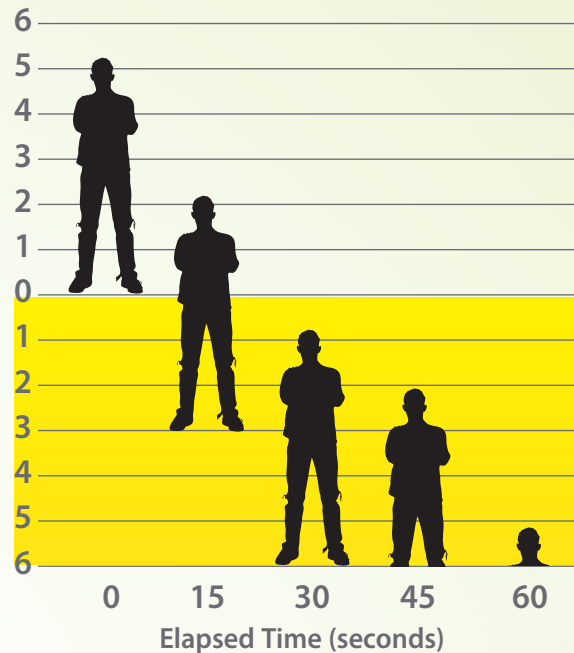

### Grain Transport Vehicle (GTV) Entrapment

A danger when the victim becomes engulfed in grain while located in a grain transport vehicle.

## ENTRAPMENT | GRAIN FLOW

In an entrapment, you are in a race you can't win. A flowing column of grain will pull you down to knee level and bury you in seconds.

Based on a 10-inch auger unloading at a rate of 4,086 bushels per hour.