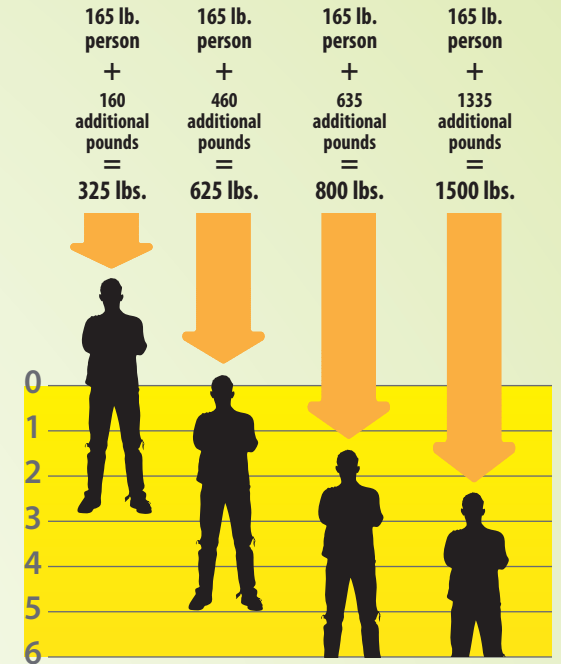

VICTIM REMOVAL

The effort required to pull someone from grain is a major hindrance to quick rescue.

ALL TURTLE PLASTICS PRODUCTS

FROM RECYCLED PLASTICS