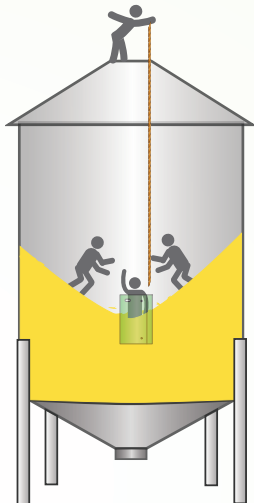

## FEATURES

- Developed specifically for use in grain handling at food processing plants, breweries, elevators and grain transport vehicles.
- Designed, developed, tested and built by farmers and firefighters, working together to better save lives.
- Rapid deployment.
- One-piece construction.
- 15" storage diameter.
- Convenient carrying slots.
- Carrying bag included.
- Weighs only 18 lbs.
- Priced well below competitors.
- Training available.

Part #	Product	Wgt
TUTU-1	Turtle Tube	8.16 kg./18 lbs.

**At Turtle Plastics, we feel that even just one farm accident is too many. We believe that The Turtle Tube is the best tool available today for rapid response horizontal grain bin entrapment accidents.**